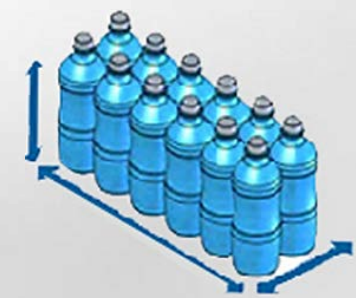

- ▶ In the US, 30 billion plastic bottles are consumed a year!
- ▶ 80% don't get recycled landfills, rivers, and oceans
- ▶ Harms mother earth, animals oceans, and cost billions.

Harms Mother Earth ~ Landfills and Oceans

Love Mother Earth ~ Reduce Plastic Waste

two 3 liter pouches
= 12 16 Fl oz Bottles
7.50" H x 12.50" D x 5" W
(19cm H x 32cm W x 25cm Lth)
469 CUBIC INCHES

Pouches Reduce Plastic Waste by 85%